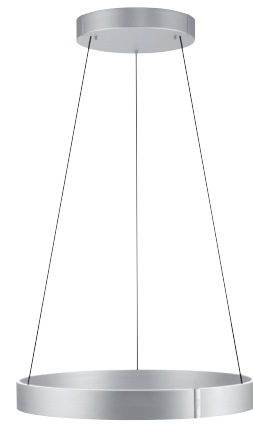

40-350 cm

Pendant light
PURE E-Clipse 2561-15
Ø 70 | H 40-350
2 x LED-Board 22W, 4900LM, 2700-5000K
aluminium, mystic grey

40-350 cm

Pendant light
PURE E-Clipse 2561-34
Ø 70 | H 40-350
2 x LED-Board 22W, 4900LM, 2700-5000K
aluminium, dark-metal brown

40-350 cm

Pendant light
PURE E-Clipse 2561-95
Ø 70 | H 40-350
2 x LED-Board 22W, 4900LM, 2700-5000K
aluminium, stone