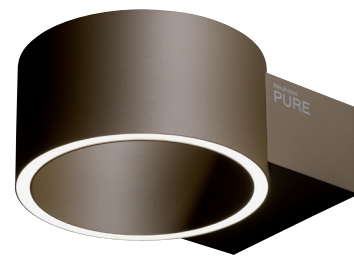

Wall and ceiling light
PURE Clipse 8561-97
W 15 | H 8 | L 19,7
1 x LED-Board 5W, 550LM
1 x LED-Board 5W, 550LM
2700-5000K
aluminium, bronze