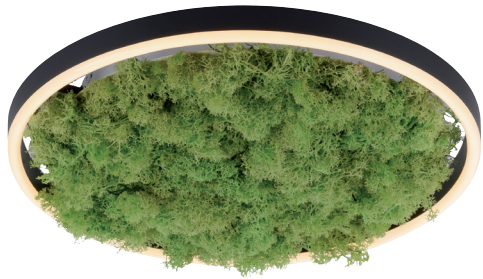

JUST LIGHT.

Ceiling light
GREEN RITUS 15391-66
Ø 39,3 | W 39,3 | H 5,3 | L 39,3
1 x LED-Board 20W, 630LM, 3000K
natural moss