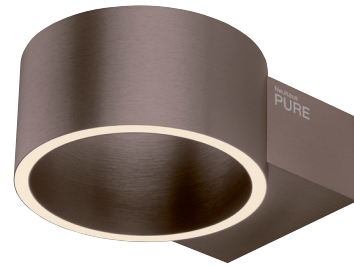

Wall and ceiling light
PURE Clipse 8561-34
W 15 | H 8 | L 19,7
1 x LED-Board 5W, 550LM
1 x LED-Board 5W, 550LM
2700-5000K
aluminium, dark-metal brown