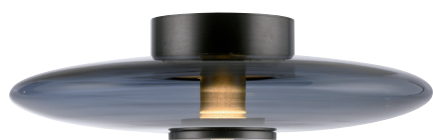

Ceiling light
PURE Vitrum 6083-15
Ø 45 | H 13
1 x LED-Board 13,3W, 1351LM
1 x LED-Board 4,2W, 592LM
2700K
glass, platin