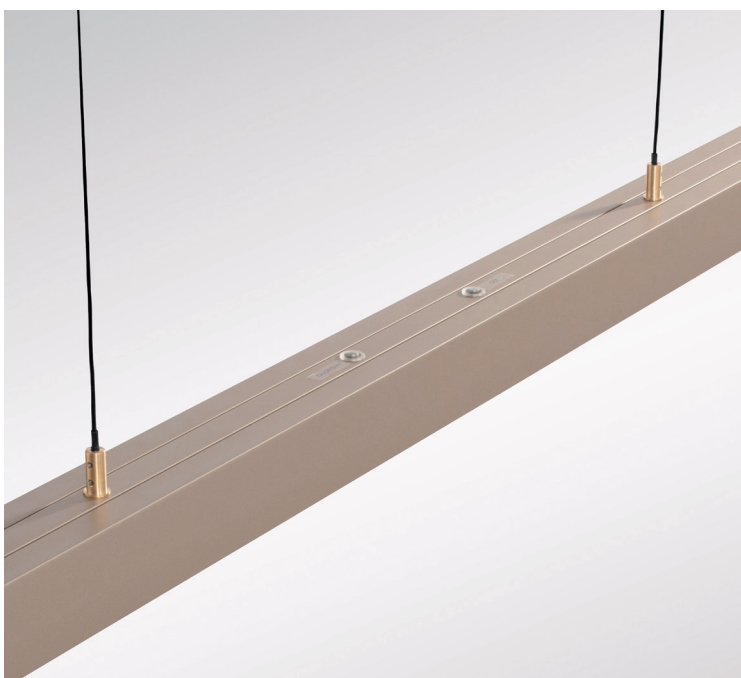

comFORT LIFT

60-150 cm

Pendant light
ADRIANA Comfort Lift 2598-97
W 5,5 | H 60-150 | L 120-179
3 x LED-Board 13W, 1560LM, 2700-5000K
aluminium, bronze body

LED	CCT	
ON/OFF	MEMORY