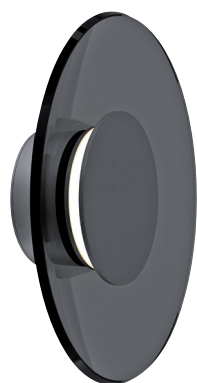

Wall and ceiling light
PURE Moon 9594-15
Ø 32 | H 8,3
1 x LED-Board 14,4W, 1517LM, 2700K
glass, platin