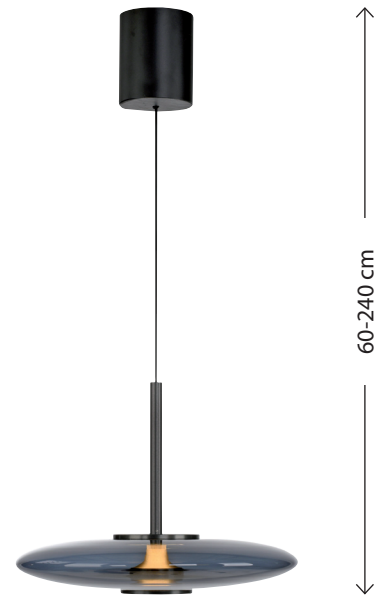

comFORT
LIFT

10-year
guarantee

e-LIFT®

60-240 cm

Pendant light

PURE E-Vitrum 2084-15

Ø 45 | H 60-240

1 x LED-Board 10W, 1100LM

1 x LED-Board 8W, 800LM

2700-5700K

glass, platin

Floor lamp

PURE Vitrum 481-15

Ø 32 | W 32 | H 180 | L 32

1 x LED-Board 7,9W, 928LM

1 x LED-Board 6,3W, 648LM

2700K

aluminium, platin

Floor lamp

PURE Vitrum 481-34

Ø 32 | W 32 | H 180 | L 32

1 x LED-Board 7,9W, 928LM

1 x LED-Board 6,3W, 648LM

2700K