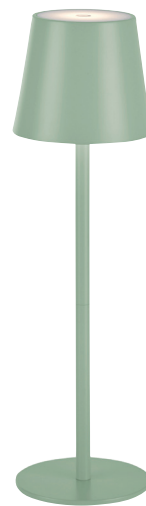

Table lamp
BOTTLE 14006-25
Ø 8,5 | H 34
1 x E14 25W Bulb excl.
glass, smoke brown color shade

Table lamp
BOTTLE 14006-27
Ø 8,5 | H 34
1 x E14 25W Bulb excl.
glass, amber

JUST LIGHT.

Table lamp
EURIA 19250-68
Ø 11 | W 11 | H 37 | L 11
1 x LED-Board 2,5W, 320LM, 3000K
iron, black gold body

Table lamp
EURIA 19250-16
Ø 11 | W 11 | H 37 | L 11
1 x LED-Board 3W, 260LM, 3000K
iron, white body

Table lamp
EURIA 19250-18
Ø 11 | W 11 | H 37 | L 11
1 x LED-Board 3W, 240LM, 3000K
iron, black body

Table lamp
EURIA 19250-40
Ø 11 | W 11 | H 37 | L 11
1 x LED-Board 3W, 280LM, 3000K
RAL 7044