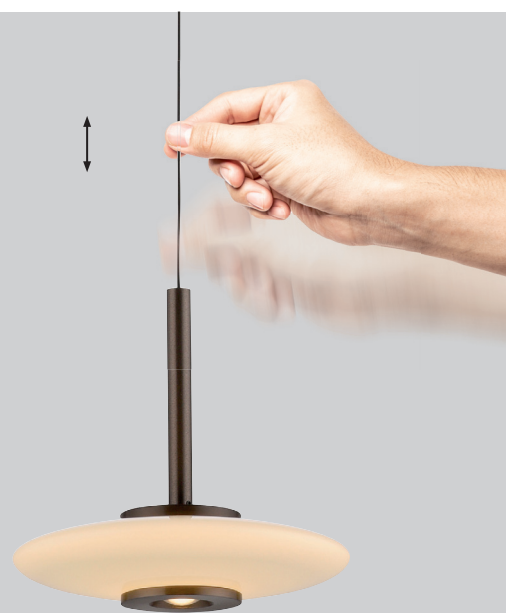

comFORT
LIFT

Pendant light
PURE Vitrum 2053-15
Ø 22 | H 60-200
1 x LED-Board 7,6W, 846LM
1 x LED-Board 2,5W, 252LM
2700K
aluminium, platin

comFORT
LIFT

Pendant light
PURE Vitrum 2053-34
Ø 22 | H 60-200
1 x LED-Board 5,1W, 563LM
1 x LED-Board 4,9W, 570LM
2700K
aluminium, dark-metal brown

comFORT
LIFT

Pendant light
PURE Vitrum 2083-15
Ø 22 | W 22 | H 80-200 | L 100
3 x LED-Board 7,6W, 846LM
3 x LED-Board 2,5W, 252LM
2700K
glass, platin

comFORT
LIFT

Pendant light
PURE Vitrum 2083-34
Ø 22 | W 22 | H 80-200 | L 100
3 x LED-Board 5,1W, 563LM
3 x LED-Board 4,9W, 570LM
2700K
glass, dark-metal brown

Comfort Lift – dzięki precyzyjnemu mechanizmowi sprężyn rolkowych dostosowanych do ciężaru poszczególnych Lamp, możesz automatycznie ustawić pożądaną wysokość kloszy lampy bez konieczności skracania przewodu. Bardzo długi zakres regulacji pozwala na umieszczenie tych lamp w pomieszczeniach o różnej wysokości. Dostosuj lampy do wysokości twojego pomieszczenia.

comFORT
LIFT