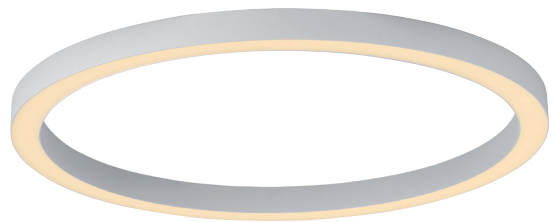

Ceiling light
PURE Move 6235-97
Ø 11-12,5 | H 7,3-9
1 x LED-Board 12W, 1128LM, 2700K
aluminium, bronze

Ceiling light

PURE Lines Round 6306-13

Ø 70 | H 3,9

1 x LED-Board 42W, 4100LM, 2700-5000K
iron, graphite