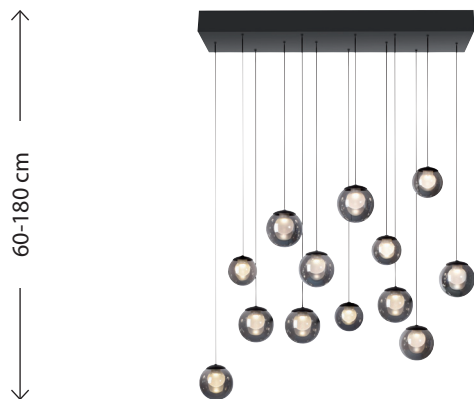

LED	CCT	MEMORY
MEMORY	E-LIFT	

COMFORT
LIFT 

comFORT
LIFT ↑↓

60-180 cm

Pendant light
PURE Popup 2587-15
Ø 40 | H 60-180
7 x LED-Board 3W, 360LM, 2200-5000K
glass, mystic grey

comFORT
LIFT ↑↓

60-180 cm

Pendant light
PURE Popup 2587-97
Ø 40 | H 60-180
7 x LED-Board 3W, 360LM, 2200-5000K
glass, bronze

comFORT
LIFT ↑↓

60-180 cm

Pendant light
PURE Popup 2590-15
W 40 | H 60-180 | L 100
13 x LED-Board 3W, 360LM, 2200-5000K
glass, mystic grey

comFORT
LIFT ↑↓

60-180 cm

Pendant light
PURE Popup 2590-97
W 40 | H 60-180 | L 100
13 x LED-Board 3W, 360LM, 2200-5000K
glass, bronze