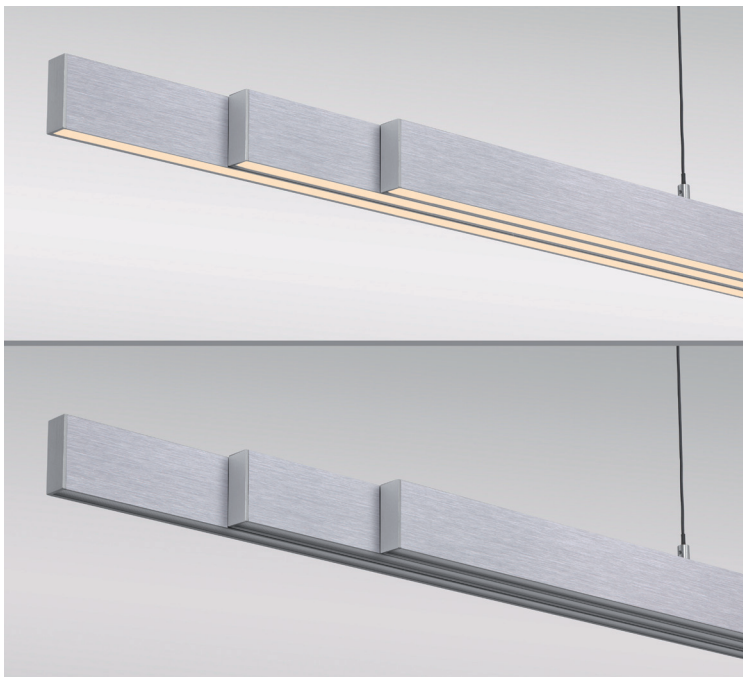

comFORT LIFT

60-150 cm

Pendant light
ADRIANA Comfort Lift 2598-97
W 5,5 | H 60-150 | L 120-179
3 x LED-Board 13W, 1560LM, 2700-5000K
aluminium, bronze body

LED	CCT	
ON/OFF	MEMORY