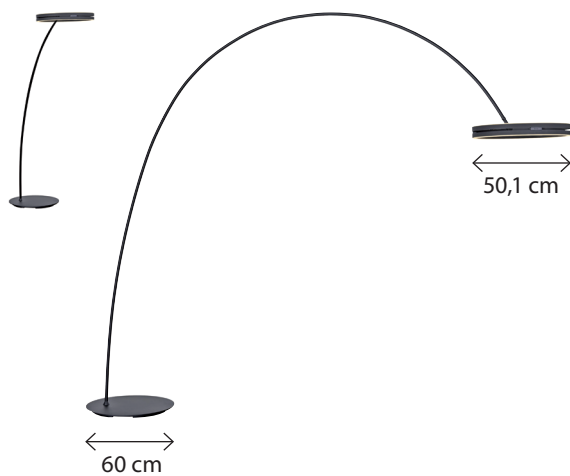

Floor lamp
PURE Loop-Bow 561-18
W 60 | H 225-250 | L 270-290
2 x LED-Board 20W, 2400LM, 2200-5000K
aluminium, black pearl