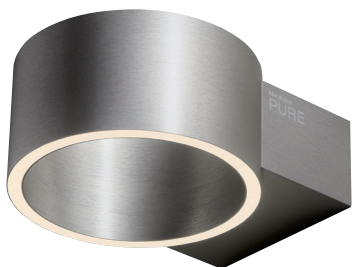

Wall and ceiling light
PURE Clipse 8561-95
W 15 | H 8 | L 19,7
1 x LED-Board 5W, 550LM
1 x LED-Board 5W, 550LM
2700-5000K
aluminium, diamond