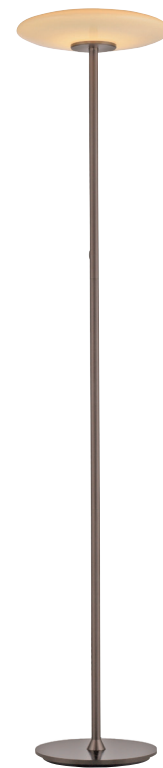

1 x LED-Board 8W, 800LM

2700-5700K

glass, platin

Floor lamp

PURE Vitrum 481-15

Ø 32 | W 32 | H 180 | L 32

1 x LED-Board 7,9W, 928LM

1 x LED-Board 6,3W, 648LM

2700K

aluminium, platin

Floor lamp

PURE Vitrum 481-34

Ø 32 | W 32 | H 180 | L 32

1 x LED-Board 7,9W, 928LM

1 x LED-Board 6,3W, 648LM

2700K