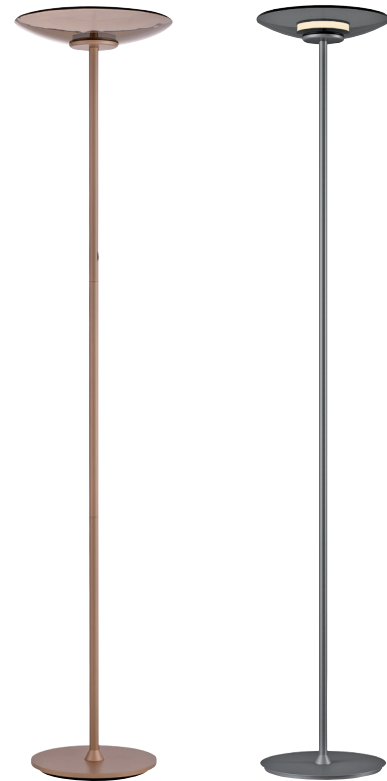

2194-15
platin

COMFORT
LIFT

Pendant light
PURE Moon 2193-97
Ø 32 | W 32 | H 80-200 | L 140
3 x LED-Board 11,9W, 1246LM
3 x LED-Board 3,8W, 580LM
2700K
glass, bronze

2193-15
platin

COMFORT
LIFT

Pendant light
PURE Moon 2191-97
Ø 32 | H 60-200
1 x LED-Board 11,9W, 1246LM
1 x LED-Board 3,8W, 580LM
2700K
aluminium, bronze

2191-15
platin

Table lamp
PURE Moon 4594-97
Ø 32 | H 6,6
1 x LED-Board 9W, 1300LM, 2700K
aluminium, bronze

4594-15
platin

Pendant light
PURE E-Moon 2195-97
Ø 50 | H 60-240
1 x LED-Board 10W, 1100LM
1 x LED-Board 8W, 800LM
2700-5000K
glass, bronze

2195-15
platin

Floor lamp
PURE Moon 594-97
Ø 32 | H 180
1 x LED-Board 9W, 940LM
1 x LED-Board 9W, 1200LM
2700K
aluminium, bronze

594-15

Ceiling light
PURE Moon 6094-15
Ø 32 | H 8,3
1 x LED-Board 13,4W, 1373LM
1 x LED-Board 4,3W, 680LM
2700K
glass, platin

Ceiling light
PURE Moon 6094-97
Ø 32 | H 8,3
1 x LED-Board 13,4W, 1373LM
1 x LED-Board 4,3W, 680LM
2700K
glass, bronze

Ceiling light
PURE Moon 6095-15
Ø 50 | H 11,5
1 x LED-Board 19,5W, 2050LM
1 x LED-Board 6,2W, 945LM
2700K
glass, platin