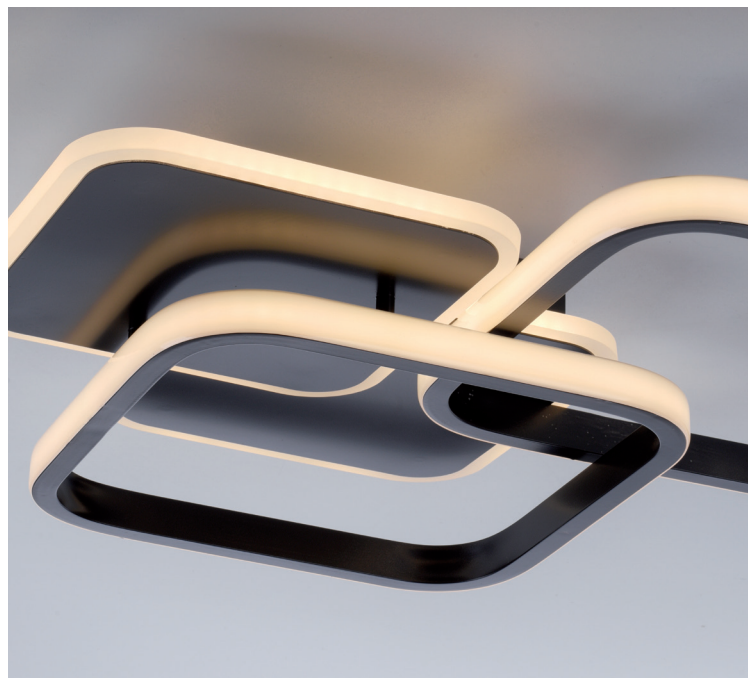

Ceiling light
SEVENT 14116-18
W 33,4 | H 8,2 | L 50
1 x LED-Board 25,5W, 1100LM, 3000K
iron, black body