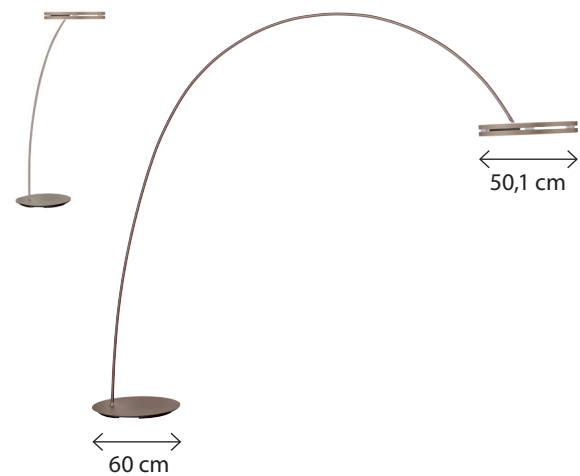

Floor lamp
PURE Loop-Bow 561-97
W 60 | H 225-250 | L 270-290
2 x LED-Board 20W, 2400LM, 2200-5000K
aluminium, bronze