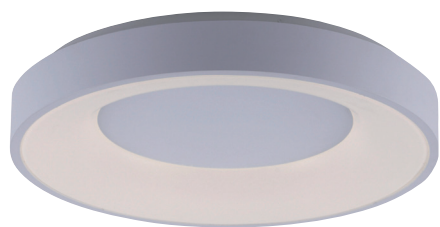

Ceiling light

ANIKA 14326-16

Ø 48 | W 48 | H 8 | L 48

1 x LED-Board 26,5W, 1900LM, 2700-5000K

iron, white body