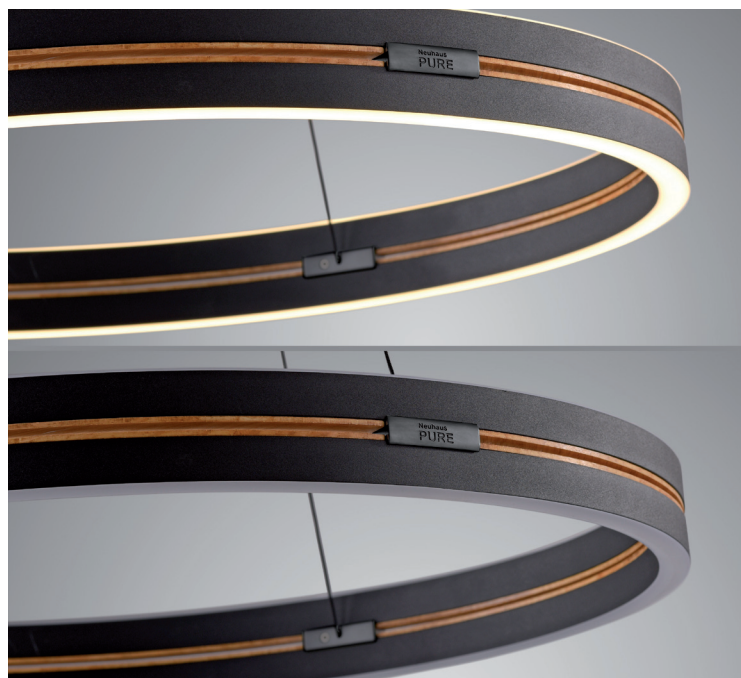

40-350 cm

Pendant light
PURE E-Loop 2551-18
Ø 70,1 | H 40-350
1 x LED-Board 22W, 2240LM
1 x LED-Board 22W, 2240LM
2700-5000K
aluminium, oak / black pearl

Ceiling light
PURE Loop 6552-15
Ø 60 | H 17,8
1 x LED-Board 33W, 3960LM
1 x LED-Board 9W, 1080LM
2700-5000K
aluminium, mystic grey