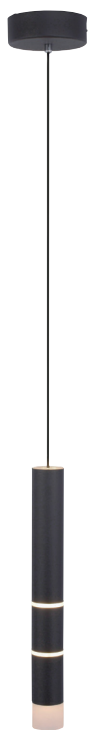

Pendant light
PURE Vega 2211-18
Ø 12 | W 12 | H 120 | L 12
1 x COB-LED 4,5W,
2 x LED-Board 1,5W,
1 x LED-Board 2,5W,
440LM, 2700-5000K
iron, black body