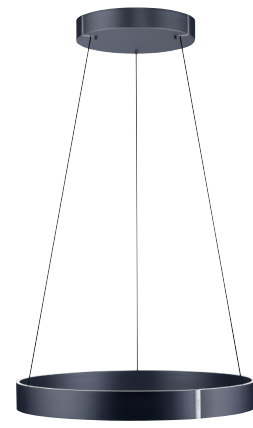

LED	CCT	Wi-Fi
Bluetooth	MEMORY	E-LIFT

40-350 cm

Pendant light
PURE E-Clipse 2560-34
Ø 50 | H 40-350
1 x LED-Board 20W, 2400LM
1 x LED-Board 20W, 2400LM
2700-5000K
aluminium, dark-metal brown

LED	CCT	Wi-Fi
Bluetooth	MEMORY	E-LIFT

40-350 cm

Pendant light
PURE E-Clipse 2560-95
Ø 50 | H 40-350
1 x LED-Board 20W, 2400LM
1 x LED-Board 20W, 2400LM
2700-5000K
aluminium, stone

LED	CCT	Wi-Fi
Bluetooth	MEMORY	E-LIFT

40-350 cm

Pendant light
PURE E-Clipse 2560-97
Ø 50 | H 40-350
1 x LED-Board 20W, 2400LM
1 x LED-Board 20W, 2400LM
2700-5000K
aluminium, bronze

LED	CCT	Wi-Fi
Bluetooth	MEMORY	E-LIFT

40-350 cm

Pendant light
PURE E-Clipse 2561-15
Ø 70 | H 40-350
2 x LED-Board 22W, 4900LM, 2700-5000K
aluminium, mystic grey

40-350 cm

Pendant light
PURE E-Clipse 2561-34
Ø 70 | H 40-350
2 x LED-Board 22W, 4900LM, 2700-5000K
aluminium, dark-metal brown