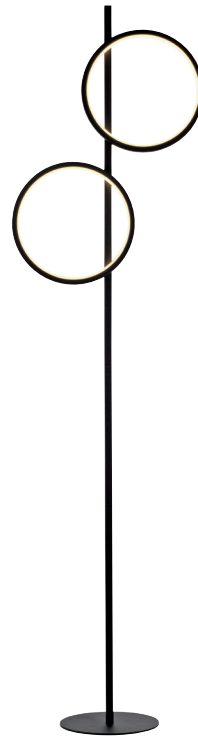

Floor lamp
MINI-RITUS 15396-18
Ø 21 | W 40,5 | H 151
2 x LED-Board 10,5W
2580LM, 3000K
iron, black body