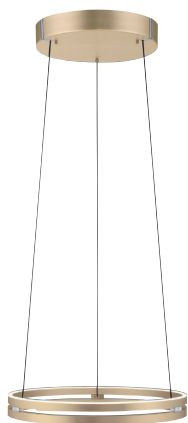

40-350 cm

Pendant light
PURE E-Loop 2550-60
Ø 50 | H 40-350
1 x LED-Board 20W, 2050LM
1 x LED-Board 20W, 2050LM
2700-5000K
aluminium, imperial gold