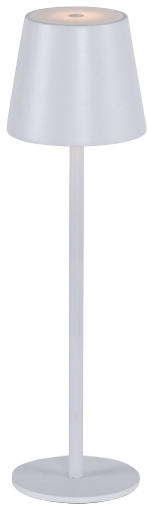

Table lamp
BOTTLE 14006-25
Ø 8,5 | H 34
1 x E14 25W Bulb excl.
glass, smoke brown color shade

Table lamp
BOTTLE 14006-27
Ø 8,5 | H 34
1 x E14 25W Bulb excl.
glass, amber

JUST LIGHT.

Table lamp
EURIA 19250-68
Ø 11 | W 11 | H 37 | L 11
1 x LED-Board 2,5W, 320LM, 3000K
iron, black gold body