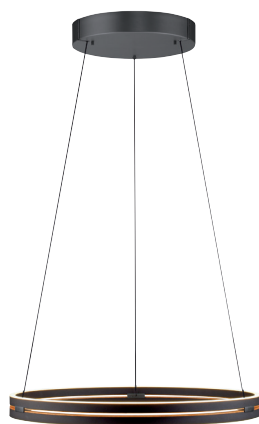

LED		
CCT		
MEMORY		

40-350 cm

Pendant light
PURE E-Loop 2550-15
Ø 50 | H 40-350
1 x LED-Board 20W, 2050LM
1 x LED-Board 20W, 2050LM
2700-5000K
aluminium, mystic grey

40-350 cm

Pendant light
PURE E-Loop 2550-60
Ø 50 | H 40-350
1 x LED-Board 20W, 2050LM
1 x LED-Board 20W, 2050LM
2700-5000K
aluminium, imperial gold