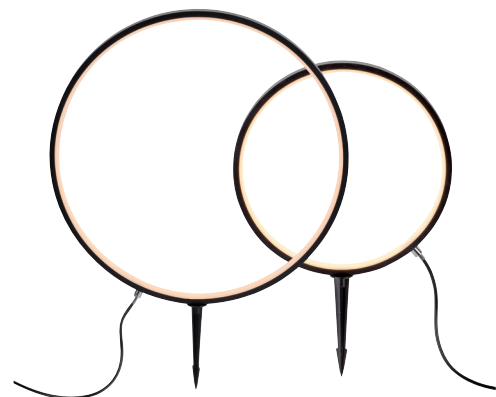

Outdoor light
ZIRKULU 1951X-Set
Ø 50 | H 66 | 1 x LED-Board 3,1W, 320LM
Ø 32 | H 48 | 1 x LED-Board 2,2W, 220LM
3000K
aluminium, black body