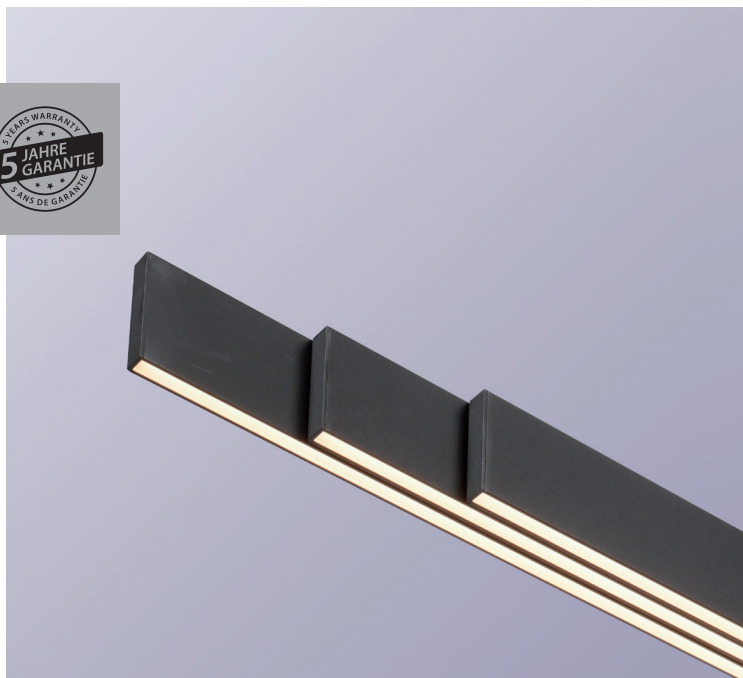

stainless steel and aluminum, black body

Ceiling light

ASMIN 14696-18

W 17,5 | H 5 | L 95

1 x LED-Board 45W, 2900LM, 3000K

stainless steel and aluminum, black body

JUST LIGHT.

**LAMPA
ROZSUWANA
RECZNIE DO
DLUGOSCI
165CM**