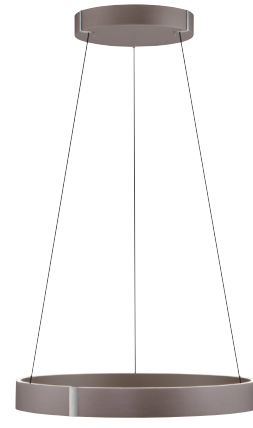

LED	CCT	Wi-Fi
Bluetooth	MEMORY	E-LIFT

40-350 cm

Pendant light
PURE E-Clipse 2561-15
Ø 70 | H 40-350
2 x LED-Board 22W, 4900LM, 2700-5000K
aluminium, mystic grey

40-350 cm

Pendant light
PURE E-Clipse 2561-34
Ø 70 | H 40-350
2 x LED-Board 22W, 4900LM, 2700-5000K
aluminium, dark-metal brown