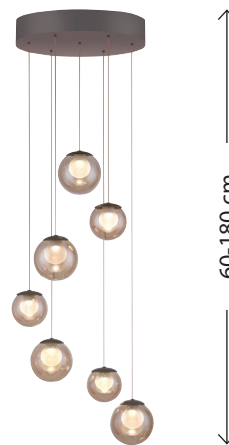

LED	CCT	MEMORY
MEMORY	E-LIFT	

COMFORT
LIFT 

comFORT
LIFT ↑↓

60-180 cm

Pendant light
PURE Popup 2587-15
Ø 40 | H 60-180
7 x LED-Board 3W, 360LM, 2200-5000K
glass, mystic grey

comFORT
LIFT ↑↓

60-180 cm

Pendant light
PURE Popup 2587-97
Ø 40 | H 60-180
7 x LED-Board 3W, 360LM, 2200-5000K
glass, bronze

Ceiling light
PURE Popup 6588-15
Ø 60 | H 17
11 x LED-Board 3W, 360LM, 2200-5000K
glass, mystic grey

Ceiling light
PURE Popup 6588-97
Ø 60 | H 17
11 x LED-Board 3W, 360LM, 2200-5000K
glass, bronze

10-year
guarantee