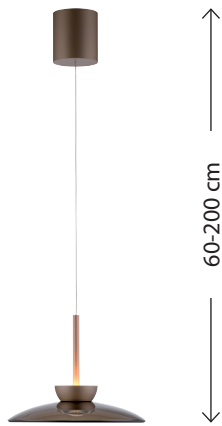

2194-15
platin

COMFORT
LIFT

Pendant light
PURE Moon 2193-97
Ø 32 | W 32 | H 80-200 | L 140
3 x LED-Board 11,9W, 1246LM
3 x LED-Board 3,8W, 580LM
2700K
glass, bronze

2193-15
platin

COMFORT
LIFT

Pendant light
PURE Moon 2191-97
Ø 32 | H 60-200
1 x LED-Board 11,9W, 1246LM
1 x LED-Board 3,8W, 580LM
2700K
aluminium, bronze

2191-15
platin

Table lamp
PURE Moon 4594-97
Ø 32 | H 6,6
1 x LED-Board 9W, 1300LM, 2700K
aluminium, bronze

4594-15
platin

Pendant light
PURE E-Moon 2195-97
Ø 50 | H 60-240
1 x LED-Board 10W, 1100LM
1 x LED-Board 8W, 800LM
2700-5000K
glass, bronze