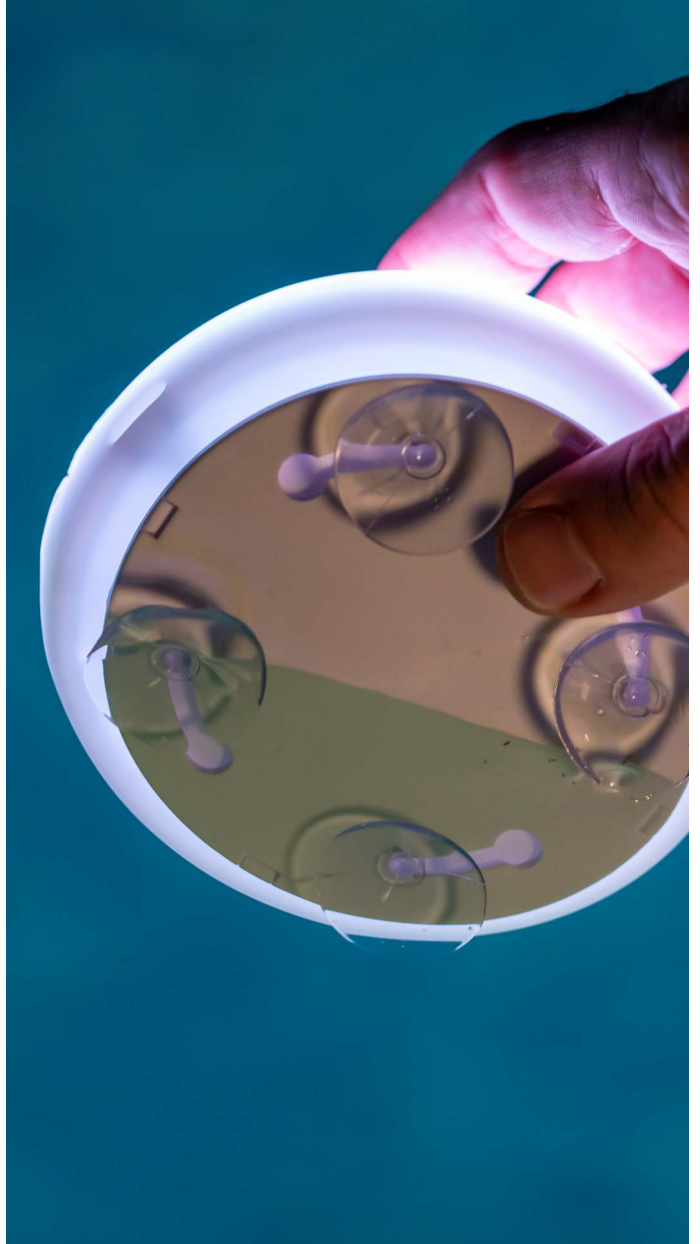

## neo

NEO | 3117  

CABLE

Cable | IP65 (Outdoor & Indoor)

Led tube lighting 36W, 3000LM, 2700K (Warm Light)

White | Silicone

7 meters (3m light + 4m cable)