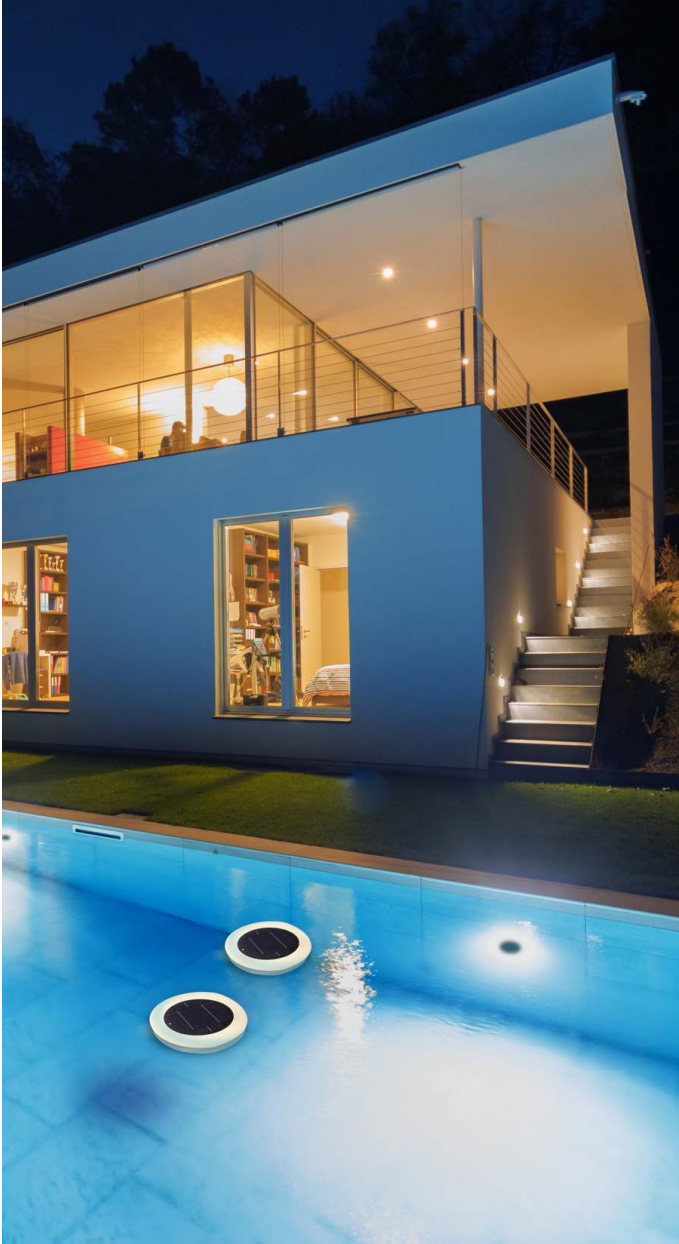

papaya 30

PAPAYA 30 | 3094

SOLAR & MAGNETIC RECHARGEABLE BATTERY

Wall lamp | IP65 (Outdoor) | Floating & submersible
Solar + Magnetic rechargeable battery
Power adapter not included | A USB cable or jack cable is included
Integrated solar panel 7W, 800LM, 2700K (Warm Light) + RGB | Dimmable
Remote control
White | Polyethylene, pet
4,3 x 29,5 x 29,5 cm

CHARGER	CHARGING	UPTIME
	4-6h	>32h