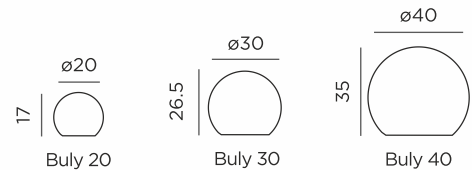

buly collection

BULY

CABLE (WARM LIGHT)

Ø20 - 3121

Ø30 - 3125

Ø40 - 3131

Floor lamp | IP65 (Outdoor & Indoor)

Ø20: LED 3W, 250LM, 2700K (Warm Light)

Ø30 & Ø40: LED 3W, 600LM, 2700K (Warm Light)

White | Polyethylene

BULY

SOLAR & RECHARGEABLE BATTERY

Ø20 - 3123

Ø30 - 3126

Ø40 - 3132

Floor lamp | IP65 (Outdoor & Indoor)

Solar + Rechargeable battery

Power adapter not included | A USB cable or jack cable is included

Integrated led module 5W, 50-600LM, 3000 + 6500K

(Warm + White Light) + RGB | Dimmable

Remote control + Twilight sensor

White | Polyethylene

	CHARGING	UPTIME
Ⓛ CHARGER	4-6h	6-30h
Ⓛ SOLAR	8-12h	2-6h