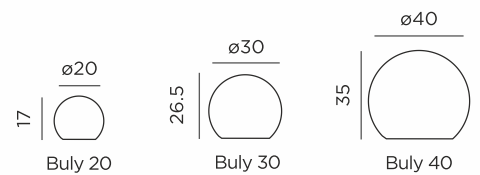

### BULY

SOLAR (FLOATING)

Ø20 - 3095

Ø30 - 3127

Ø40 - 3133

Floor lamp | IP68 (Outdoor & Indoor) | Floating, not submersible  
 Solar + Rechargeable battery  
 Power adapter not included | A USB cable or jack cable is included  
 Integrated led module 5W, 600LM, 3000 + 6500K (Warm + White Light) + RGB | Dimmable  
 Remote control + Twilight sensor  
 White | Polyethylene