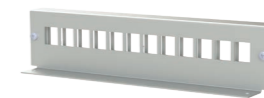

RB19ECT
PATCH PANEL TOWER I ECO
ORMARA 12DIN 12M POD
KUTOM 90° EC
PATCH PANEL FOR TOWER
AND ECO DISTRIBUTION
BOXES 12DIN 12M 90°
ANGLE EC