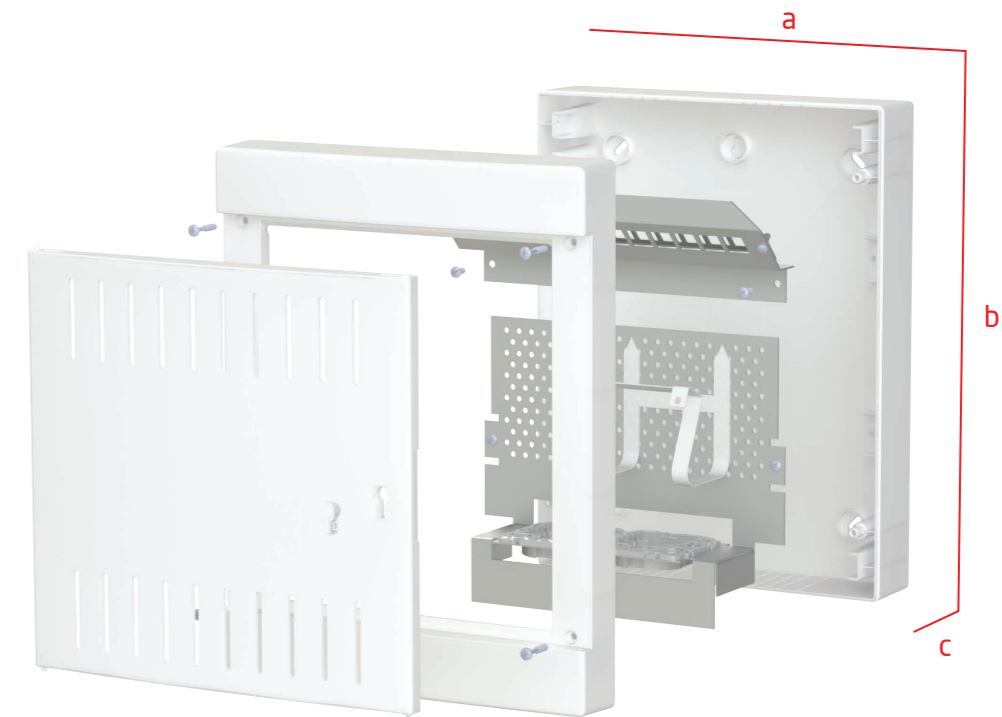

**MO45PW**

MULTIMEDIJALNI RAZVODNI ORMAR TOWER "3" N/Ž

DISTRIBUTION BOX TOWER FOR MULTIMEDIA "3" ON-WALL

**MO45PPPW**

MULTIMEDIJALNI RAZVODNI ORMAR TOWER "3" SA PATCH PANELOM 12M N/Ž

DISTRIBUTION BOX TOWER FOR MULTIMEDIA "3" WITH PATCH PANEL 12M ON-WALL