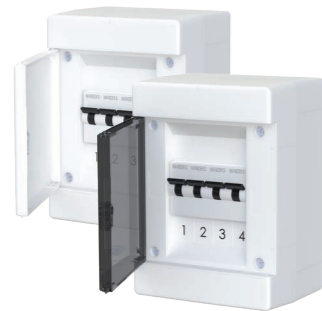

M020PW

M020PD

RAZVODNI ORMAR TOWER 4
DIN JEDNOREDNI N/Ž
DISTRIBUTION BOX TOWER 4
DIN ONE ROW ON-WALL

BIJELA VRATA
WHITE DOOR

PROZIRNA VRATA
TRANSPARENT DOOR