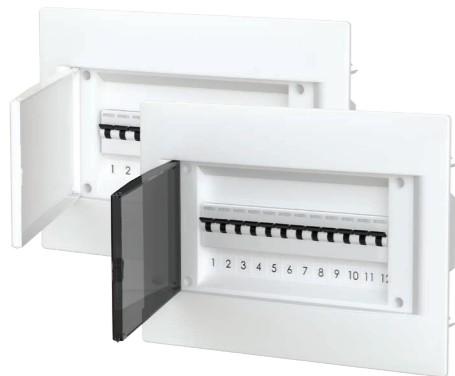

RL22PW
RL22PD

RAZVODNI ORMAR ECO 12 DIN
JEDNOREDNI P/Ž

BIJELA VRATA
PROZIRNA VRATA

DISTRIBUTION BOX ECO 12 DIN
ONE ROW IN-WALL

WHITE DOOR
TRANSPARENT DOOR