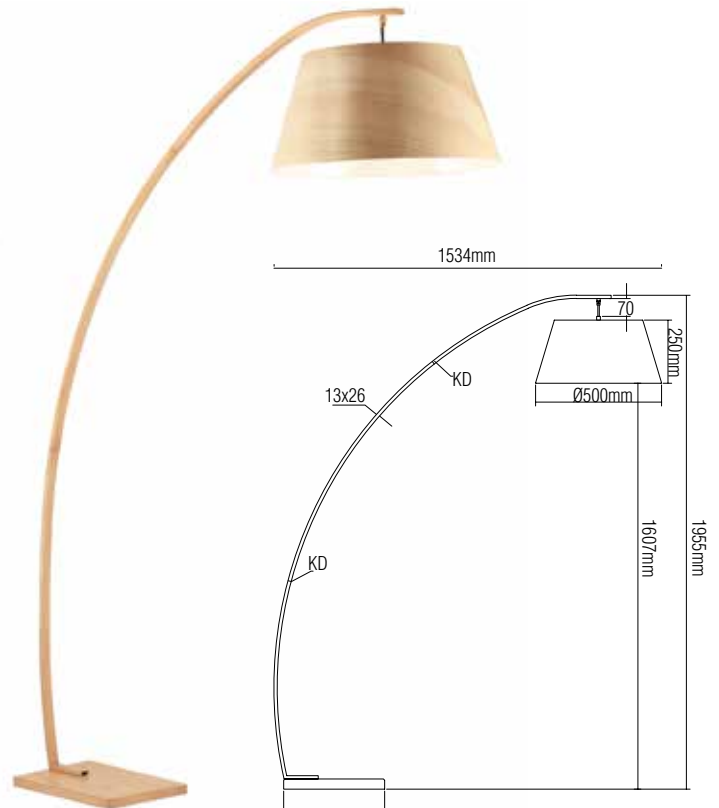

- **Material:** CABLE: black wire 2.1m
METAL FINISHING: matte black painting
SHADE: black fabric
FRAME: metal, matte black painting
BASE: black marble

▪ **Dimension:**

F-14430BK

F-17030

F-17030 ASH WOOD+WHITE E27, 60W

- **Material:** CABLE: black wire 2.1m
METAL FINISHING: black painting
BODY: ash wood
SHADE: wood with ash wood color
BASE: ash wood

▪ **Dimension:**

F-17030

F-17118

F-17118 BLACK E27, 60W

- **Material:** CABLE: black wire 2.1m
METAL FINISHING: metal+black painting
BODY: metal+black painting
SHADE: KD black TC fabric
BASE: black marble

▪ **Dimension:**

F-17118

P-19036S

P-19036L

P-19036L

P-19036L BLACK E27, 40W

- **Material:** CABLE: black wire 1.5m
CANOPY: metal, black
SHADE: metal, black+gold
- **Dimension:** Ø50*H150cm

P-19036S