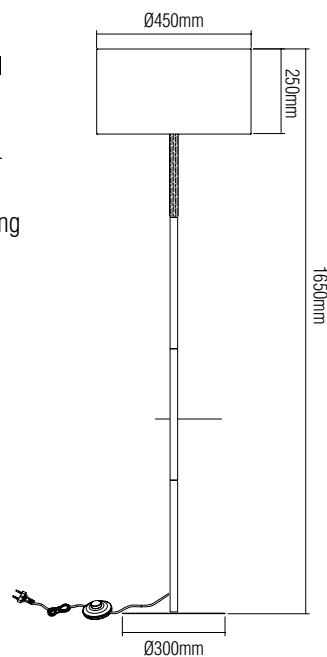

- **Material:** CABLE: black wire 2.1m
METAL FINISHING: black painting
BODY: ash wood
SHADE: wood with ash wood color
BASE: ash wood

▪ **Dimension:**

F-17030

F-17118

F-17118 BLACK E27, 60W

- **Material:** CABLE: black wire 2.1m
METAL FINISHING: metal+black painting
BODY: metal+black painting
SHADE: KD black TC fabric
BASE: black marble

▪ **Dimension:**

F-17118

P-19036S

P-19036L

P-19036L

P-19036L BLACK E27, 40W

- **Material:** CABLE: black wire 1.5m
CANOPY: metal, black
SHADE: metal, black+gold
- **Dimension:** Ø50*H150cm

P-19036S

P-19036S GREY+GOLD E27, 40W

- **Material:** CABLE: black wire 1.5m
CANOPY: metal, black
SHADE: metal, black+gold
- **Dimension:** Ø28*H150cm

F-15004

F-15004 BLACK E27, 60W

- **Material:** CABLE: black wire 2.1m
METAL FINISHING: metal+grey painting
FRAME: metal, black
SHADE: metal, black painting
- **Dimension:** L50*W50*H196mm

- **Dimension:** Ø400*H75mm

R874-SS/SL

R874-SS WHITE GREY LED, 12W, 220-240V, 960lm, 4000K

- **Dimension:** Ø260*H60mm

R874-SL WHITE GREY LED, 18W, 220-240V, 1440lm, 4000K

- **Dimension:** Ø330*H60mm

R874-SS, R874-SL