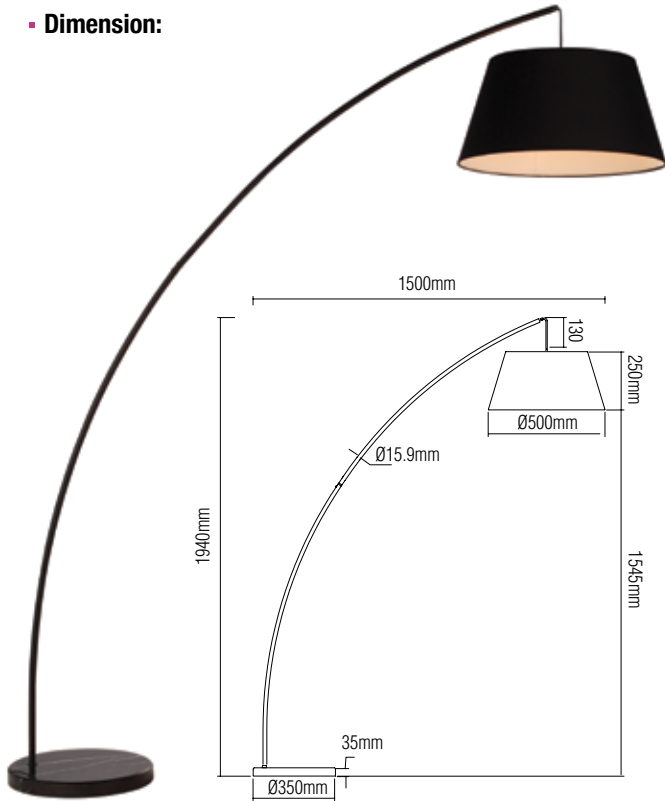

F-14430BK

F-14430BK BLACK E27, 60W

- **Material:** CABLE: black wire 2.1m
  METAL FINISHING: matte black painting
  SHADE: black fabric
  FRAME: metal, matte black painting
  BASE: black marble

▪ **Dimension:**

F-14430BK