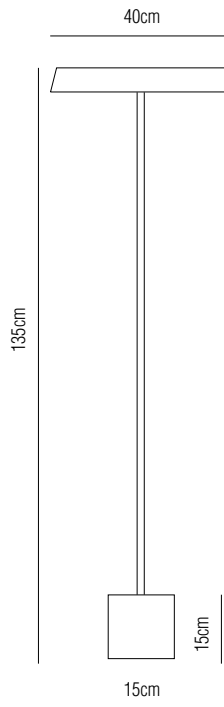

FL602

FL602 MATT BLACK LED 32W, Lm 2500

FL602 PLATED GOLD LED 32W, Lm 2500

FL602 MATT WHITE LED 32W, Lm 2500

▪ **Dimension:**

FL602 MATT BLACK