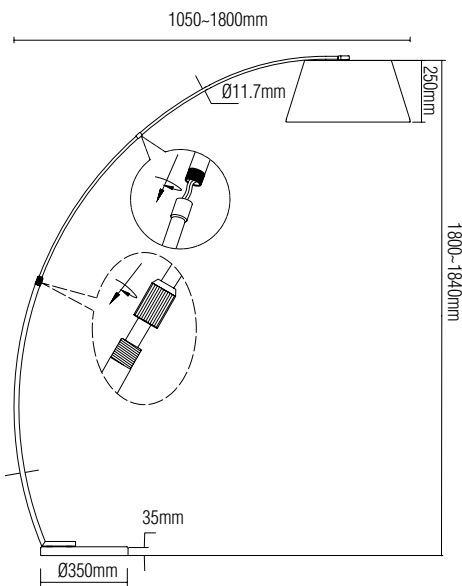

F-18137

F-18137 BLACK E27, 60W

- **Material:** CABLE: black wire 2.1m
  METAL FINISHING: metal+black painting
  BODY: metal+black painting
  SHADE: KD black TC fabric
  BASE: black marble

▪ **Dimension:**