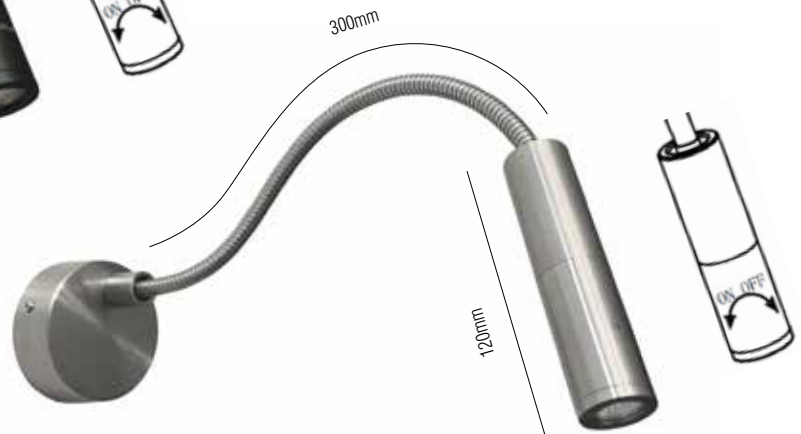

DRL0022 SATIN NICKEL 5W, 220-240V/50Hz, CCT 3000K

▪ **Dimension:**

DRL0022 MATT BLACK

85mm

DRL0022 SATIN NICKEL

300mm

120mm

28mm