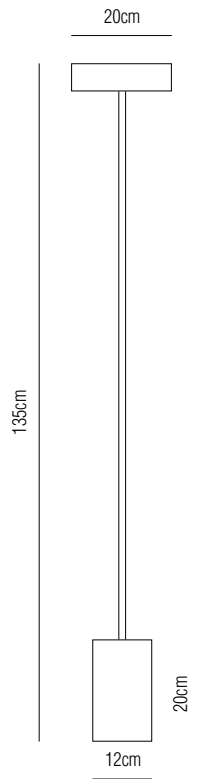

DEKORATIVA

FL715

FL715	MATT BLACK	LED 32W, Lm 2500
FL715	PLATED GOLD	LED 32W, Lm 2500
FL715	MATT WHITE	LED 32W, Lm 2500

▪ **Dimension:**

FL715 MATT BLACK

FL715 PLATED GOLD

FL715 MATT WHITE

WL713

FL713	MATT BLACK	LED 2.5W, Lm 110
FL713	PLATED GOLD	LED 2.5W, Lm 110
FL713	MATT WHITE	LED 2.5W, Lm 110

▪ **Dimension:**

FL713 MATT BLACK

FL713 PLATED GOLD

FL713 MATT WHITE

DRL0022

DRL0022 MATT BLACK 5W, 220-240V/50Hz, CCT 3000K

DRL0022 SATIN NICKEL 5W, 220-240V/50Hz, CCT 3000K

▪ **Dimension:**

DRL0022 MATT BLACK

85mm

DRL0022 SATIN NICKEL

300mm

120mm

28mm

▪ **Dimension:**

F-17118

P-19036S

P-19036L

P-19036L

P-19036L BLACK E27, 40W

- **Material:** CABLE: black wire 1.5m
CANOPY: metal, black
SHADE: metal, black+gold
- **Dimension:** Ø50*H150cm

P-19036S