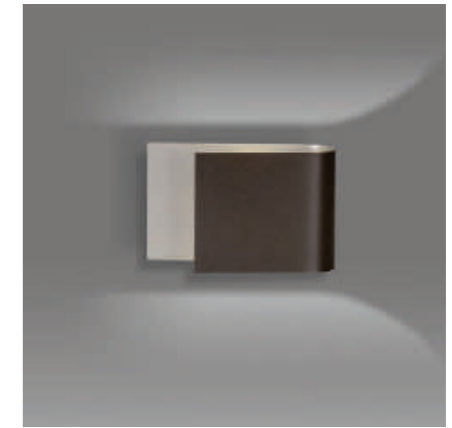

36 cm

933/1
DUO WHITE
2xG9 max 20W

12 cm

36 cm

933/2
DUO BLACK
2xG9 max 20W

12 cm

10 cm

932/3
SINGLE GRAY
1xG9 max 20W